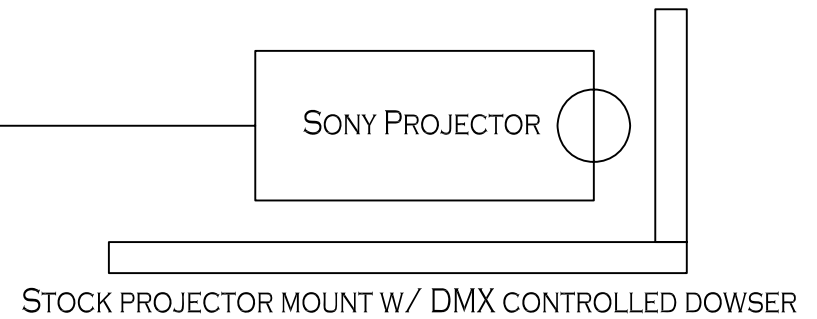

- NOTES:
- OPERATOR STATION REQUIRES 6 CIRCUIT SURGE PROTECTOR
 - COMMUNICATE DMX NEEDS TO MASTER ELECTRICIAN
 - VIDEO OPERATOR NEEDS TO BE TRAINED IN WATCHOUT 2
 - STOCK PROJECTOR MOUNT REQUIRES 1 EDISON OUTLET

MARCUS BRUTUS (JULIUS CEASAR)
 PROJECTIONS SCHEMATIC BLOCK DIAGRAM
 VIDEO ENGINEER: SEAN CULLIGAN

PRODUCED BY AN AUTODESK EDUCATIONAL PRODUCT

PRODUCED BY AN AUTODESK EDUCATIONAL PRODUCT